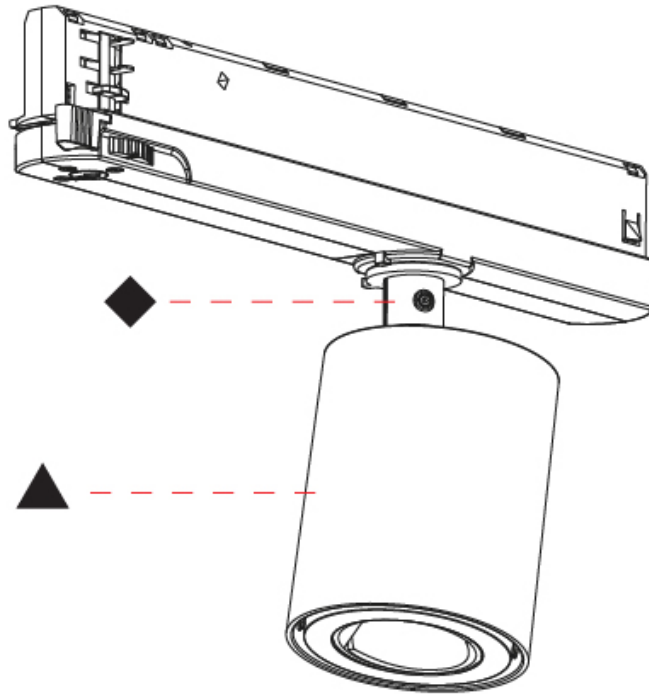

A3T206-

PROJECT _____

TYPE _____

SPECIFIER _____

QUANTITY _____

DATE _____

A